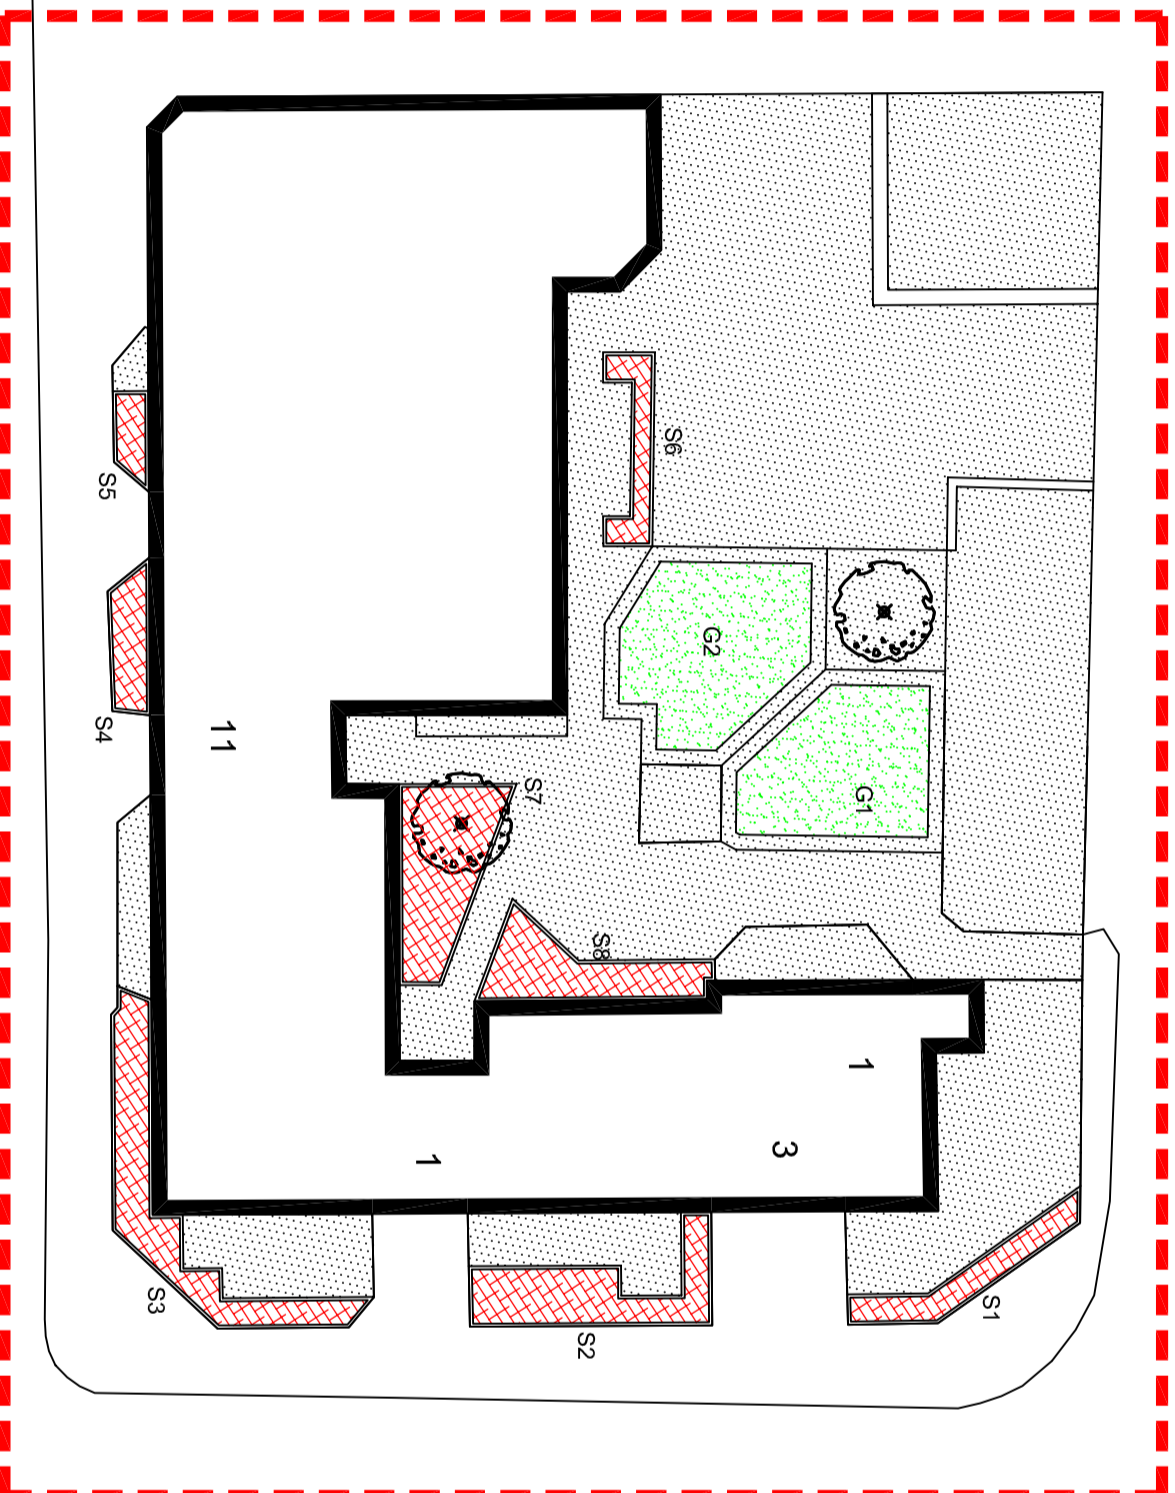

Legend

- Grass
- Shrubs
- Woodland
- Trees (Staked)
- Trees (Unstaked)
- Conifers
- Existing trees
- Hard Landscape
- Hedging
- Site boundary

Copyright © 2020
 IAS Landscape Management & Design Ltd.
 All rights reserved.

project title	Open Space Maintenance
drawing title	Oak Tree Housing Association
scale:	1:250@A3
drawn:	KM
checked:	
date:	Jan 2020
job/drawing nr.	20 / 0077 / IN / 02