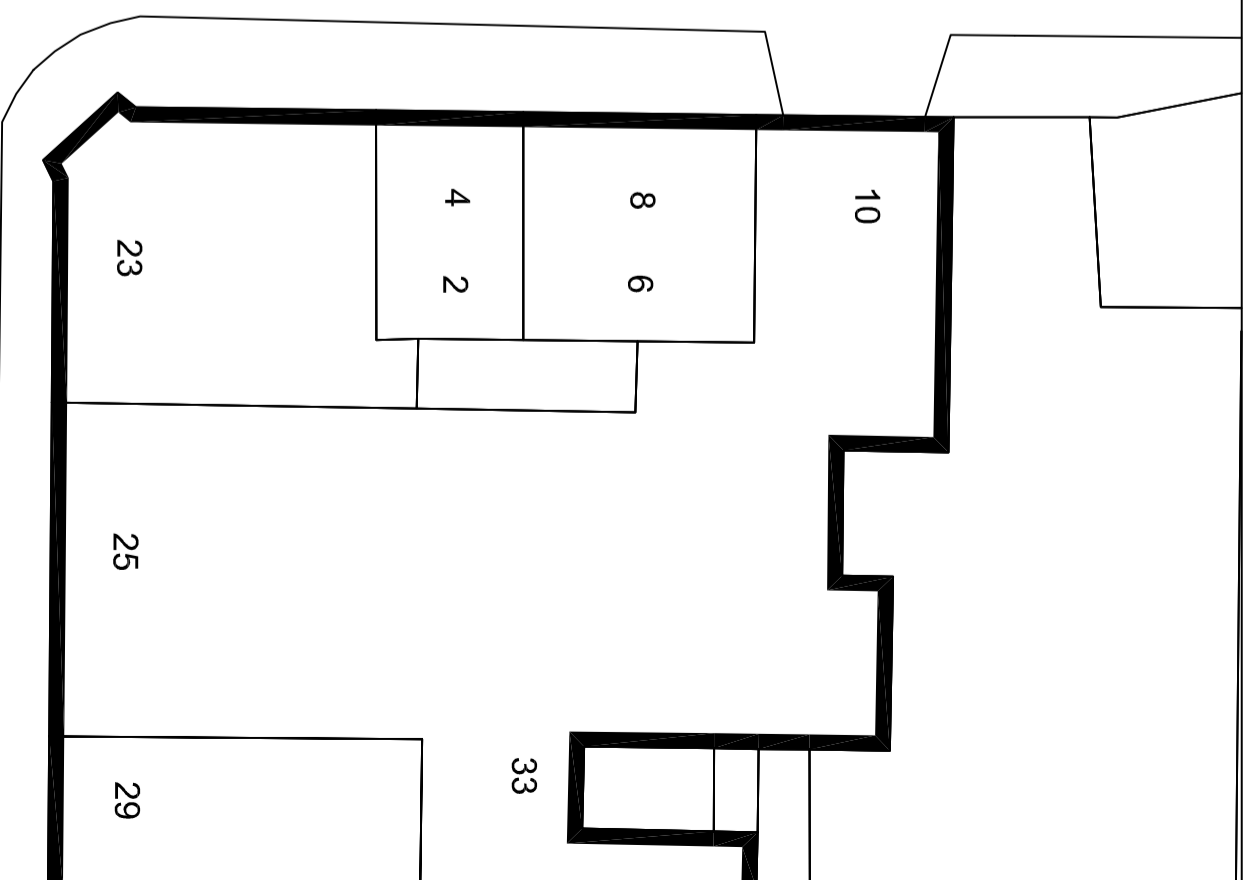

Legend

- Grass
- Shrubs
- Woodland
- Trees (Staked)
- Trees (Unstaked)
- Conifers
- Existing trees
- Hard Landscape
- Hedging
- Site boundary

Copyright © 2020
IAS Landscape Management & Design Ltd.
All rights reserved.

project title	Open Space Maintenance
drawing title	Oak Tree Housing Association
scale:	1:250@A3
drawn:	KM
checked:	
date:	Jan 2020
job/drawing nr.	20 / 0077 / IN / 02